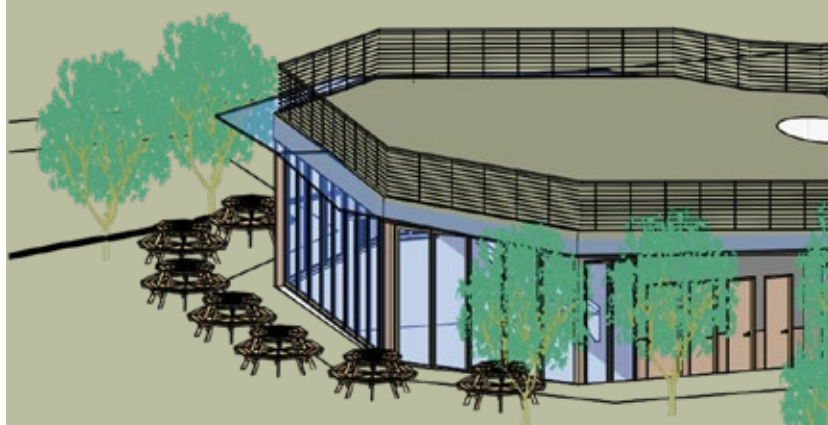

THE HUB

THE BASE

Thanks to your generous support, the Adventure Base now features a fantastic timber yurt village with self-catering facilities and a well-equipped shower block and WC's.

"What a life-changing time we've had together. We grew more that weekend than we could ever achieve in a year of Sundays."

Youth Leader on a Group Adventure at the Base

THE PLAN

So, what's next?

The Hub will provide a warm, comfortable lounge and dining space where large groups can gather, relax, study, and eat together while enjoying panoramic southerly views across the lake. The overhead cables have now been rerouted and buried across the site, and the quotes to dig the lake and create the hill are encouraging.

THE HUB

With many groups now enjoying Affordable, Accessible Accommodation at the Adventure *Base* we are seeing an increasing need for a meeting space for larger groups.

The hub will be a versatile space with comfortable areas for meals and meetings, offering panoramic views across the site, with an eco-friendly green roof.